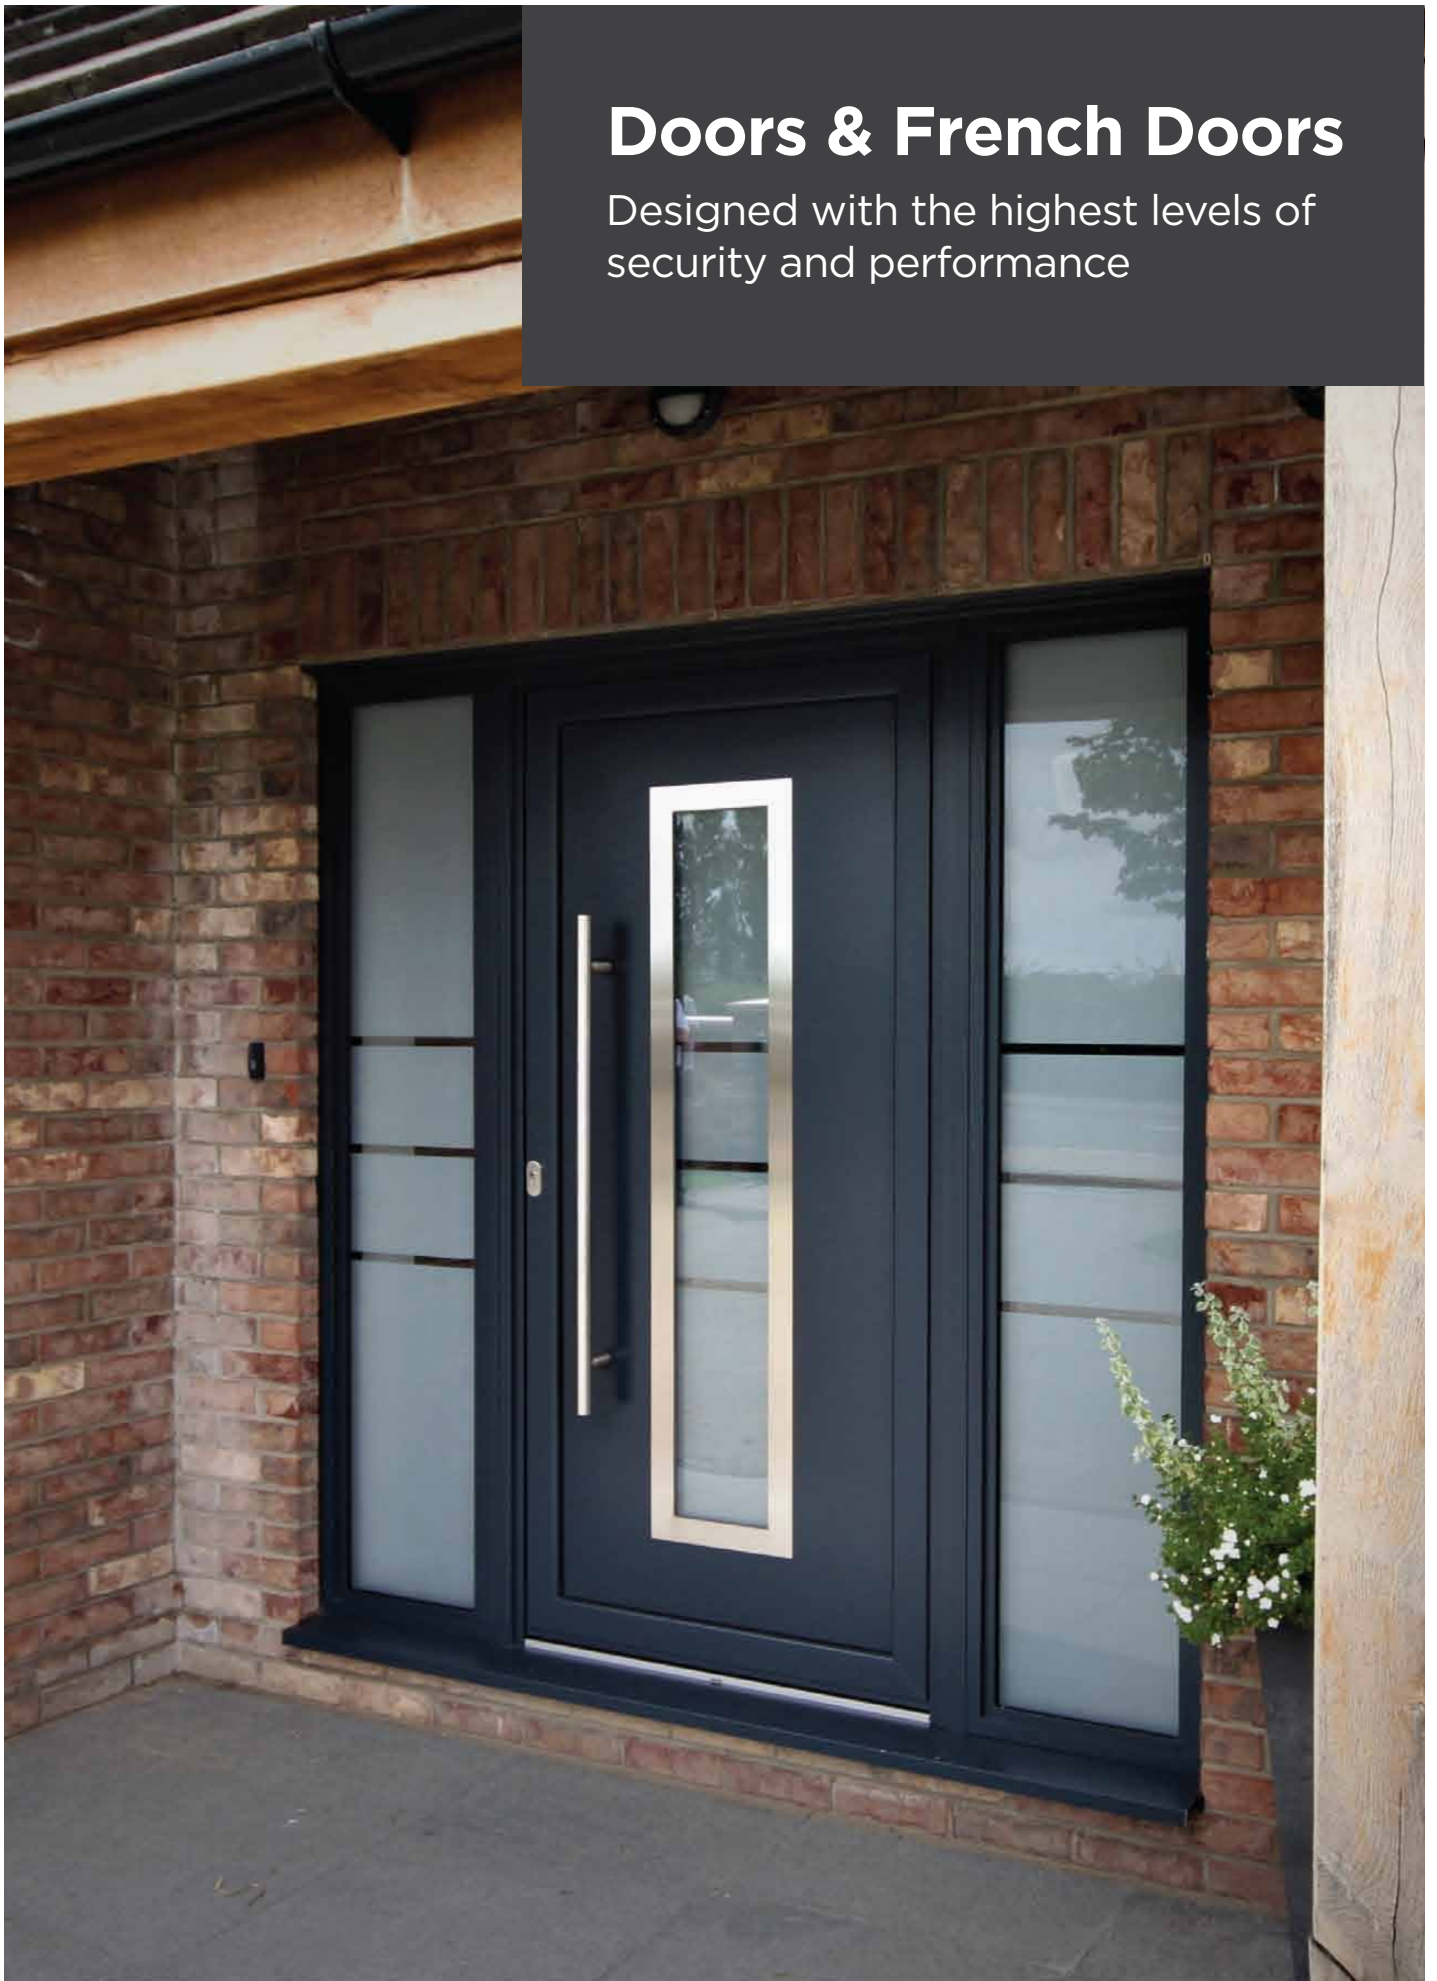

Doors & French Doors

Designed with the highest levels of security and performance