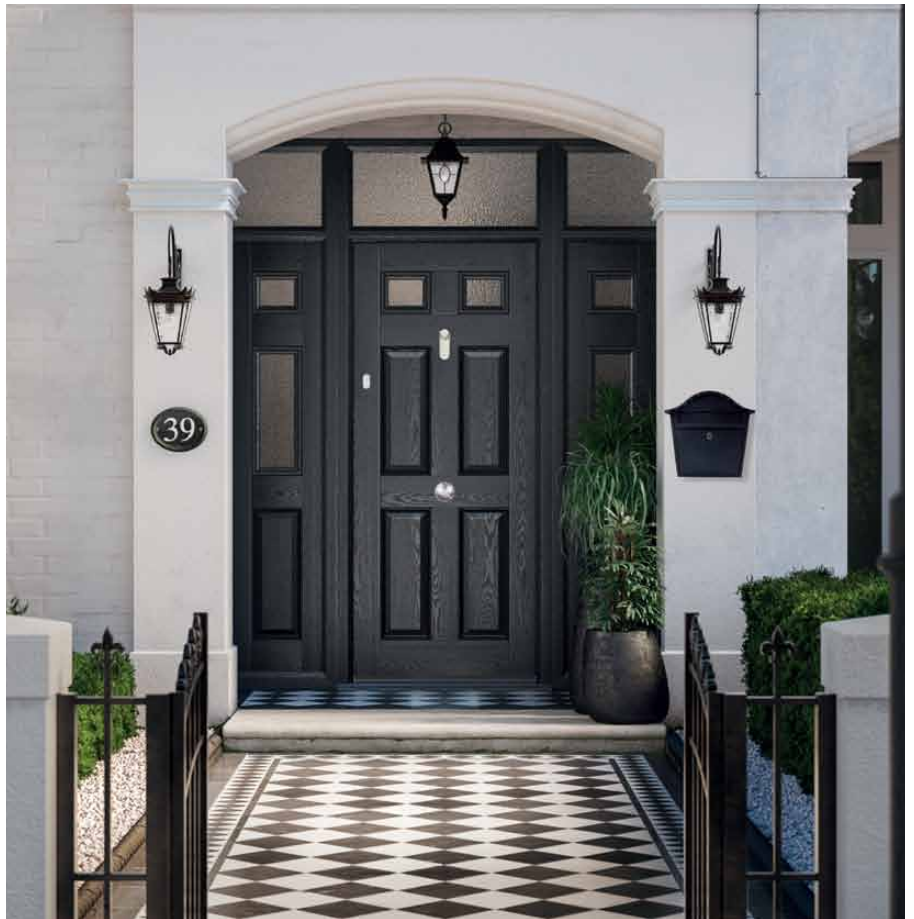

These rock-solid doors are resistant to wind, rain and UV rays - ensuring your door will maintain that 'just-fitted' look for years to come.

Composite Doors are resistant to warping, shrinking and expansion whilst being very low maintenance. Whatever the style you choose, you can rest assured that the door has been designed and tested to achieve a high level of security.

These high security composite entrance doors are available in an exciting choice of traditional colours or beautiful handstained finishes. You will find it difficult to distinguish a composite door from a traditional timber door due to its superior grained finish.

For more information see our dedicated composite door catalogue