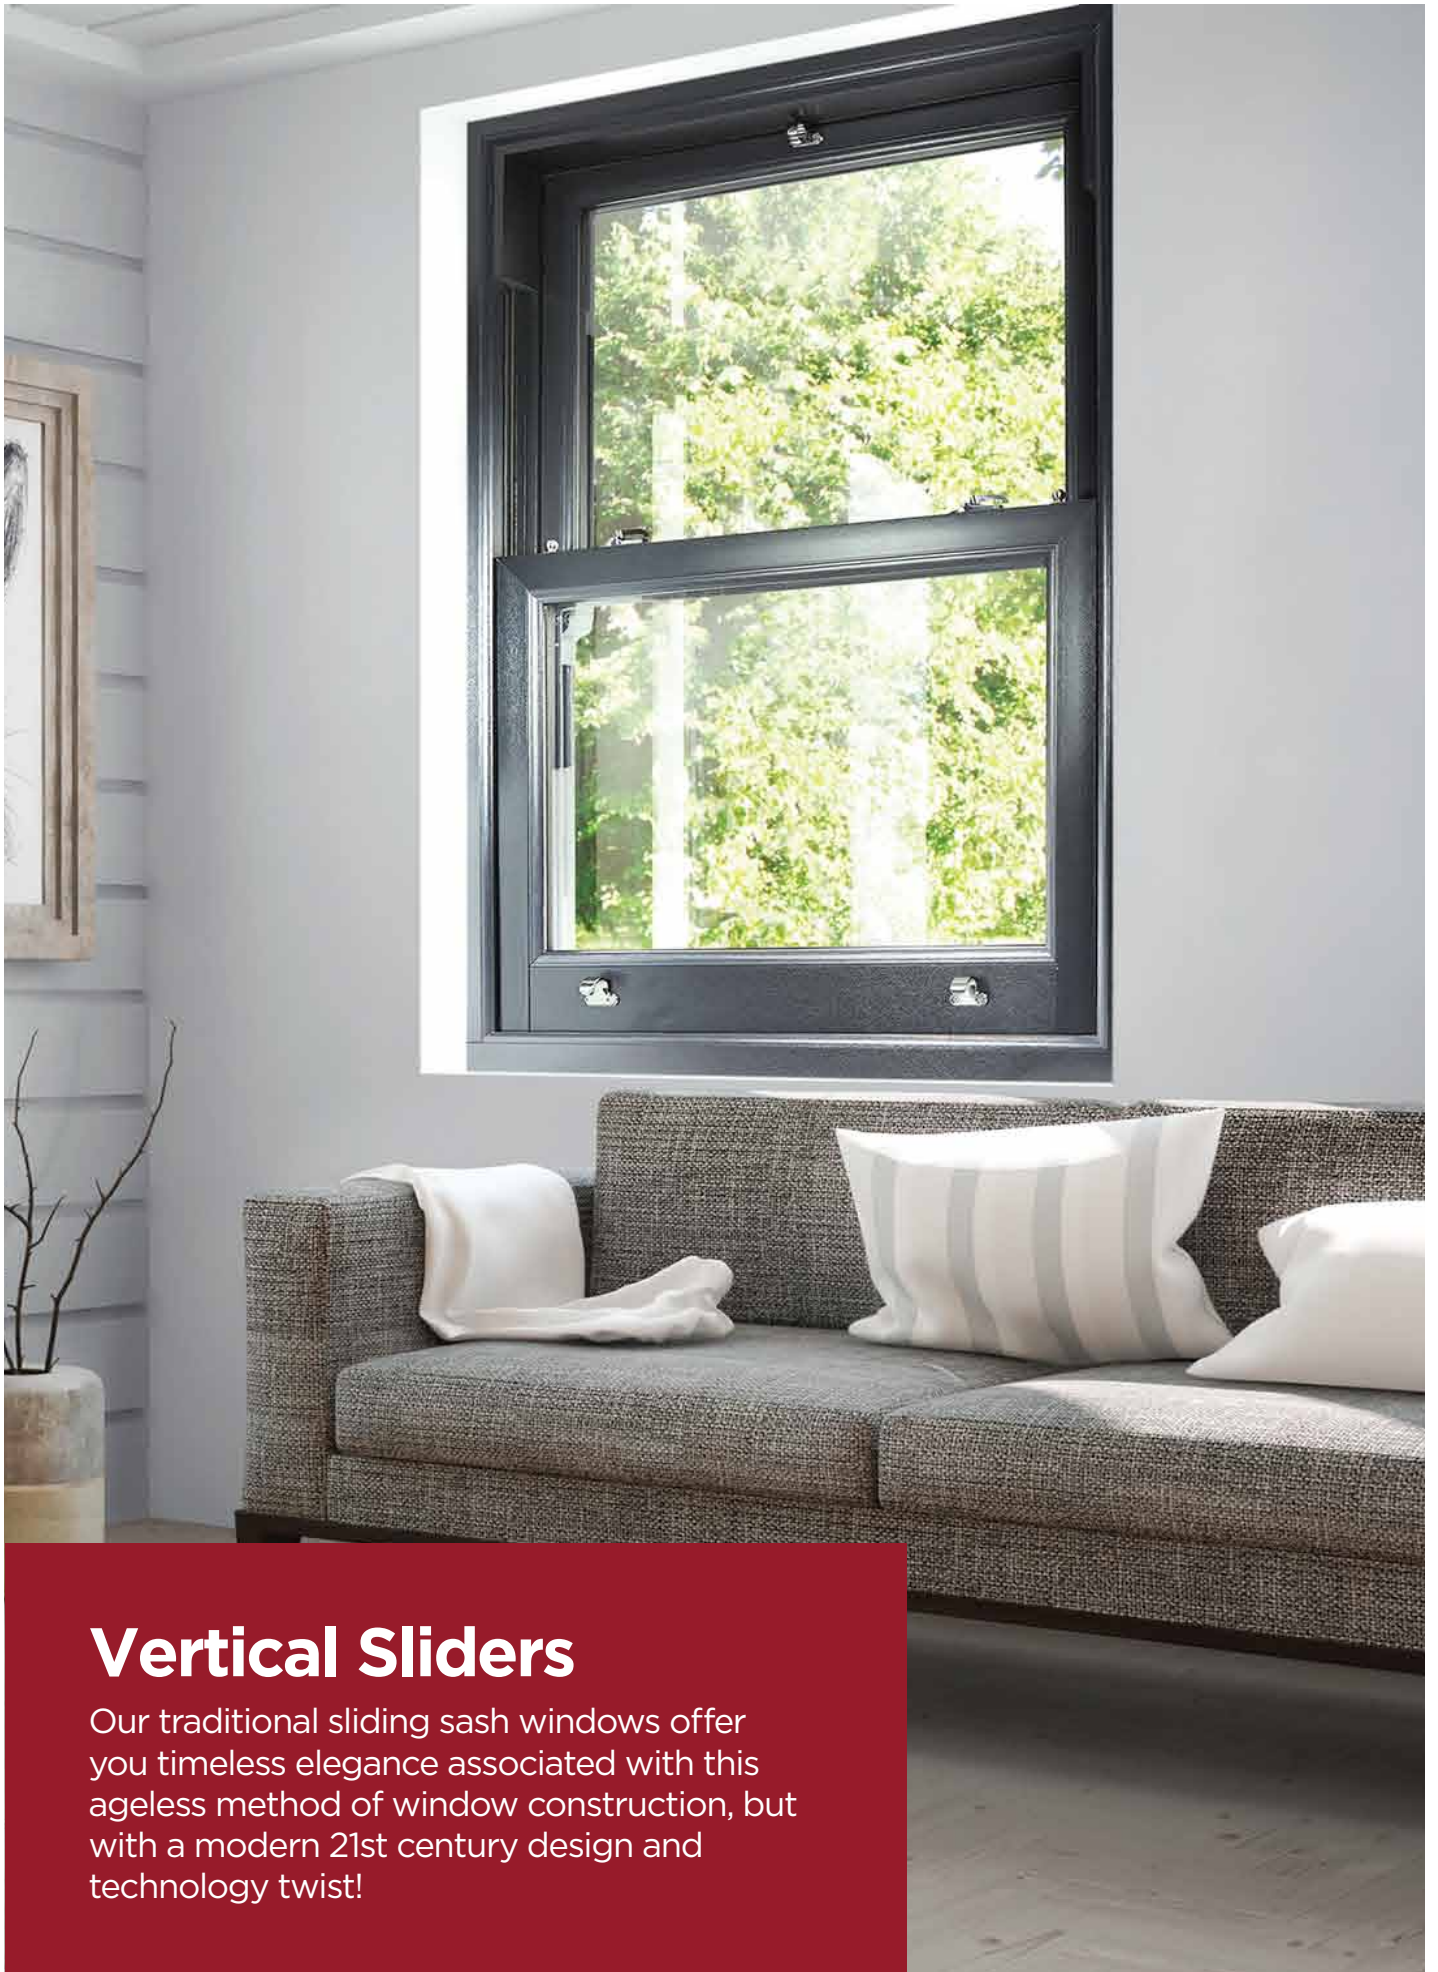

Vertical Sliders

Our traditional sliding sash windows offer you timeless elegance associated with this ageless method of window construction, but with a modern 21st century design and technology twist!