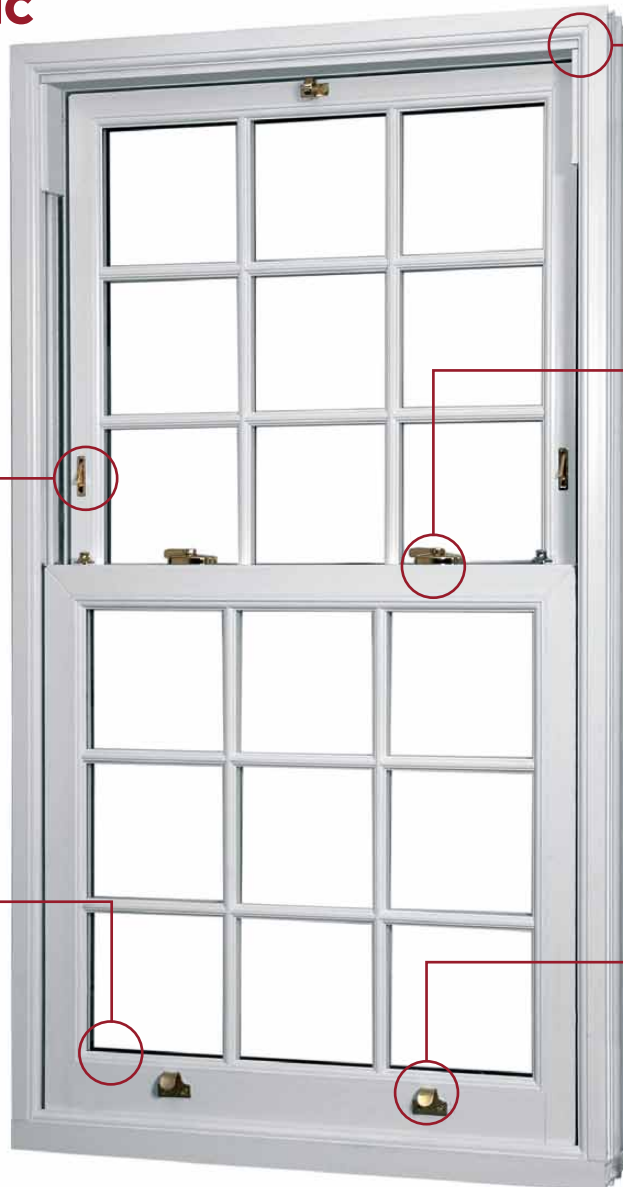

Safety restrictor

Optional Deep bottom rail with traditional jointing

Optional authentic joinery style mechanical joints

Locking 'cam catches Available in 6 colour options

Sash lifts

French Doors

Enhance the flow of natural light into your home with French Doors.