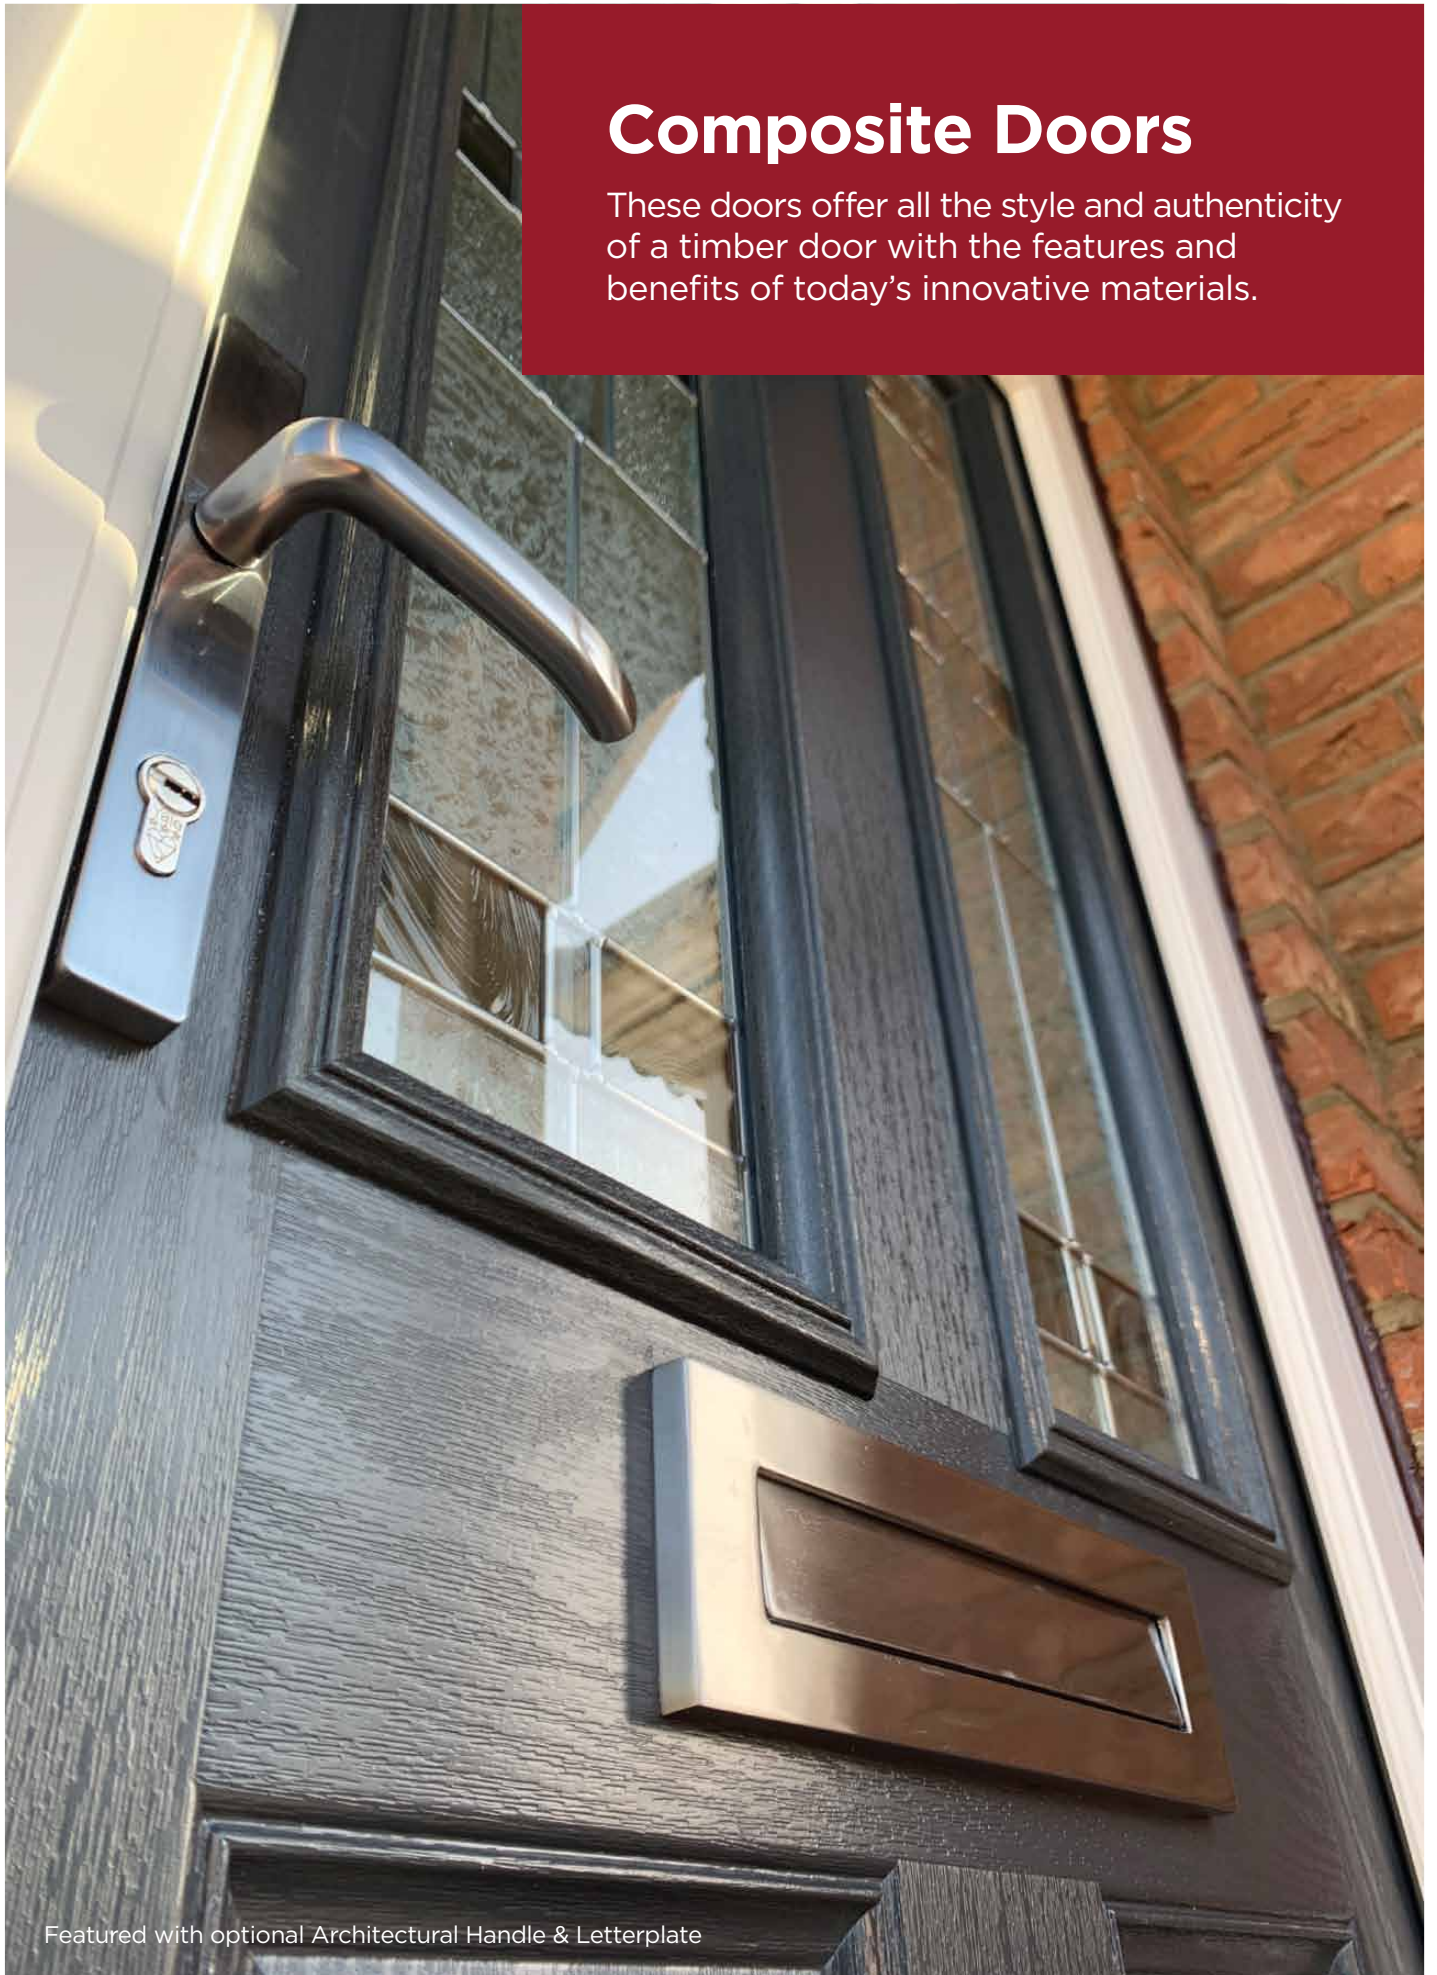

Composite Doors

These doors offer all the style and authenticity of a timber door with the features and benefits of today's innovative materials.

Featured with optional Architectural Handle & Letterplate