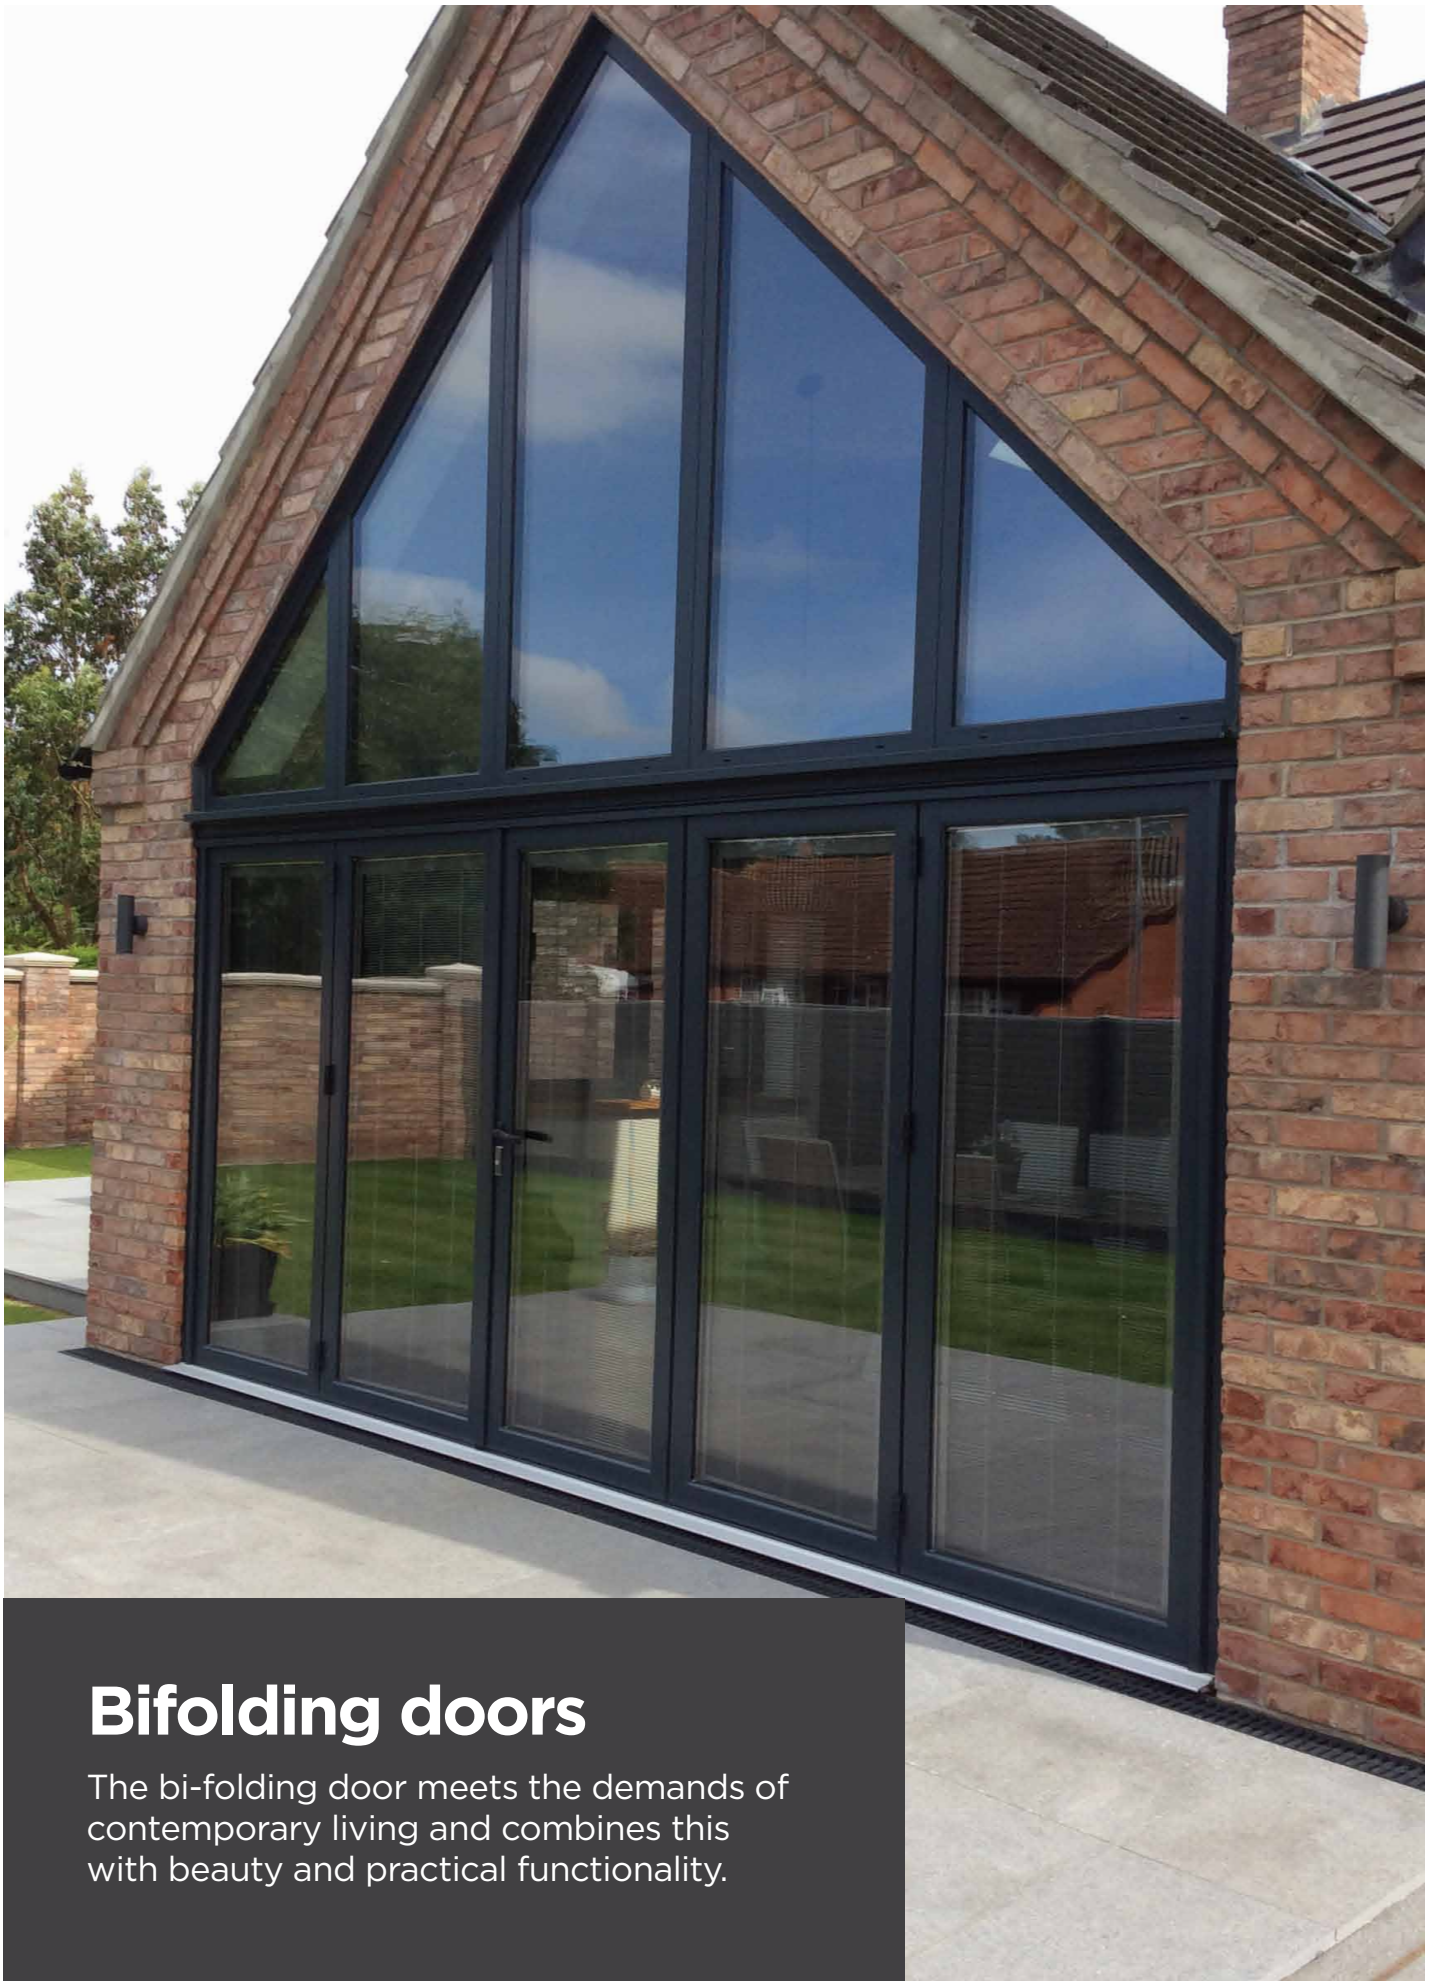

Bifolding doors

The bi-folding door meets the demands of contemporary living and combines this with beauty and practical functionality.