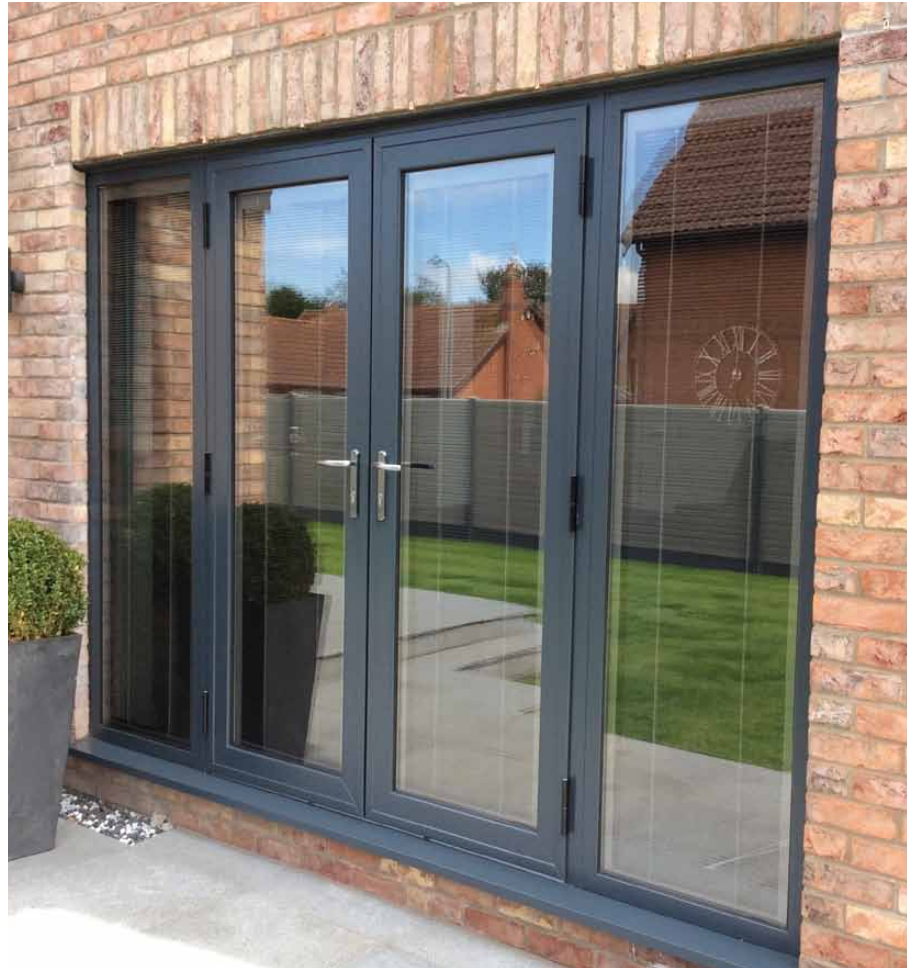

Residential Doors

Our entrance doors are built to the highest levels of security and performance in a range of designs to suit the style conscious and practically minded. A typical entrance door needs to be strong and secure, in a style that represents the architecture and be inviting to all guests who pass through. Unlike windows, a door is more likely to be used several times per day and be able to withstand the rigours of the British climate. Available in a wide range of designs, colours and glazing, there is certain to be a Definitive Collection aluminium door for you.

French Doors

Why not choose a matching set of aluminium French Doors which are sure to compliment any surroundings. Our French Doors are designed to give easy access to the garden which is especially important during those warm summer months.