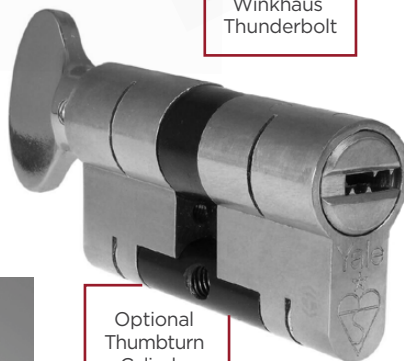

The Winkhaus 'Thunderbolt' key-wind lock is used in conjunction with our stainless steel bar handles or any door supplied without a lever handle. The euro cylinder (where you put the key) is positioned higher up the door. When the door is closed the lock will engage on the latch only. To lock or re-open the door from outside you will need to use the key.

Winkhaus Thunderbolt

Latest technology

The Definitive Collection offers you the latest technology in high security cylinders to provide the ultimate resistance against all known attack methods.

The euro cylinder lock (which is where you put your key to lock the door) is the single most important safety feature on any door. The Yale cylinder carries the highest accreditation available in the UK, All of which is demonstrated on page 10